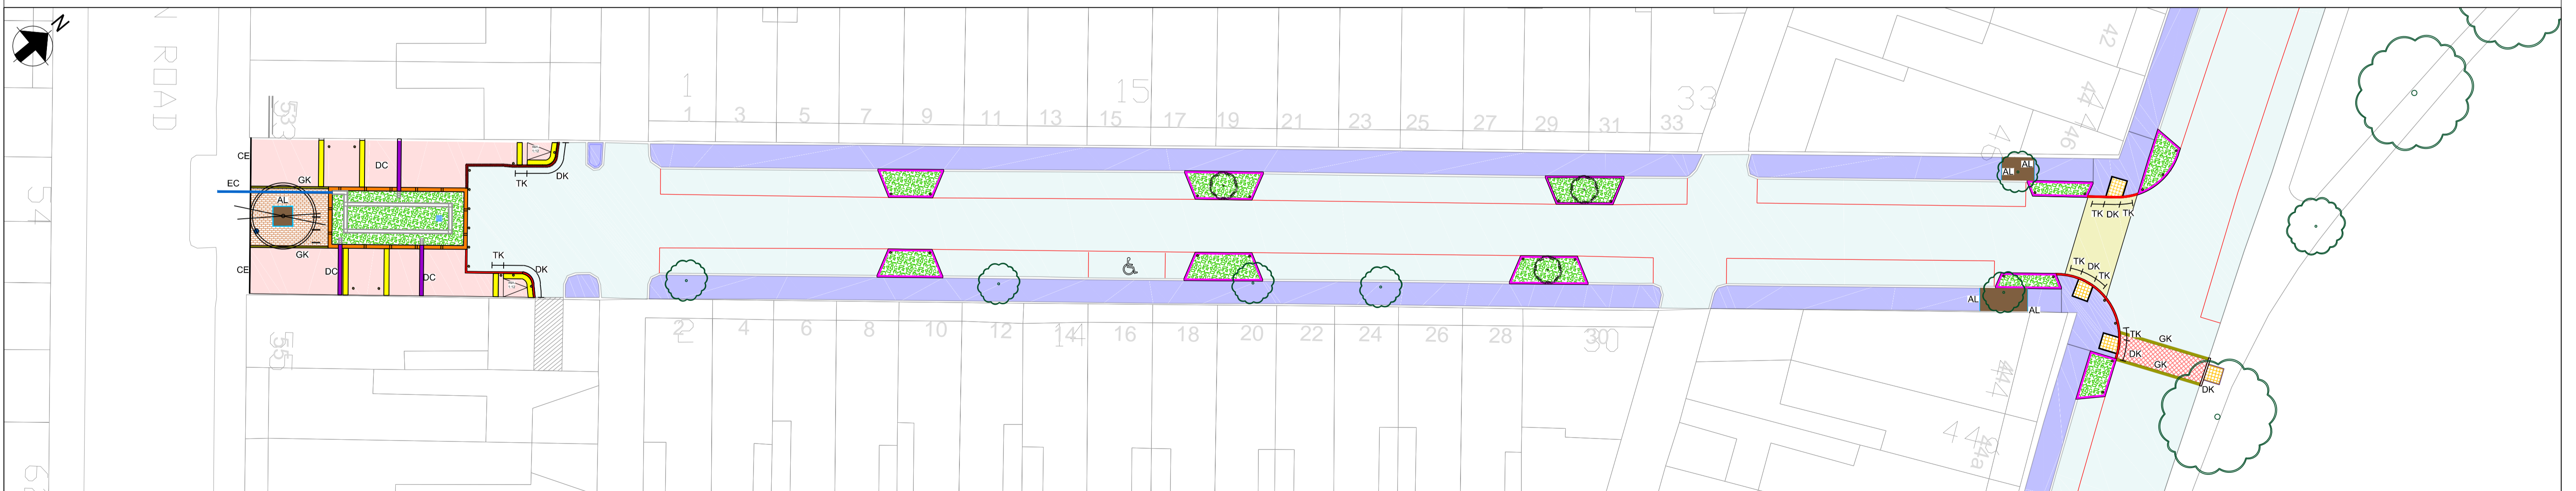

FERNDALE STREET PLAN

SCALE: 1:250

COEDCAE STREET PLAN

SCALE: 1:250

CYMMER STREET PLAN

SCALE: 1:250