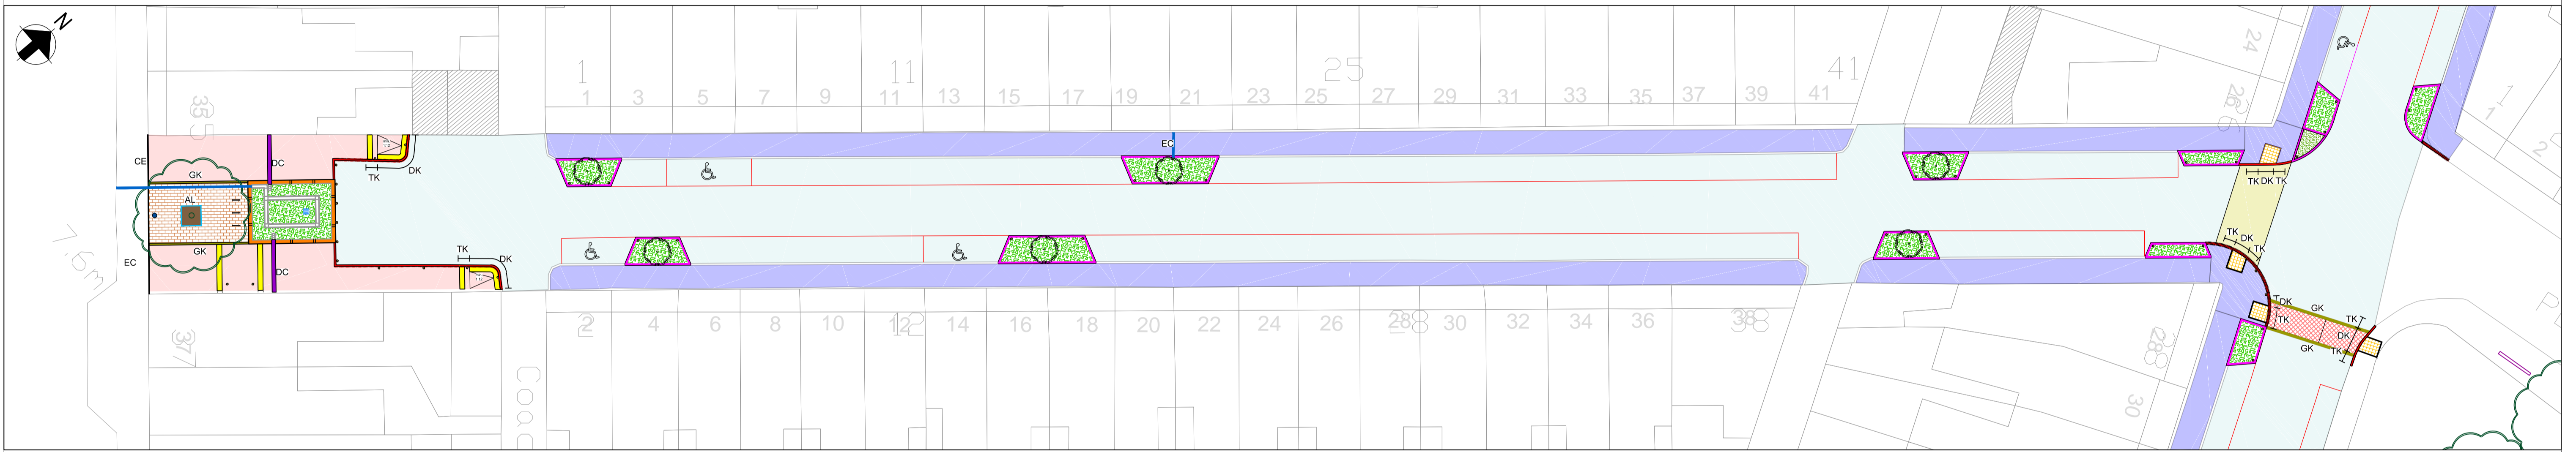

FERNDALE STREET PLAN

SCALE: 1:250

COEDCAE STREET PLAN

SCALE: 1:250

CYMMER STREET PLAN

SCALE: 1:250