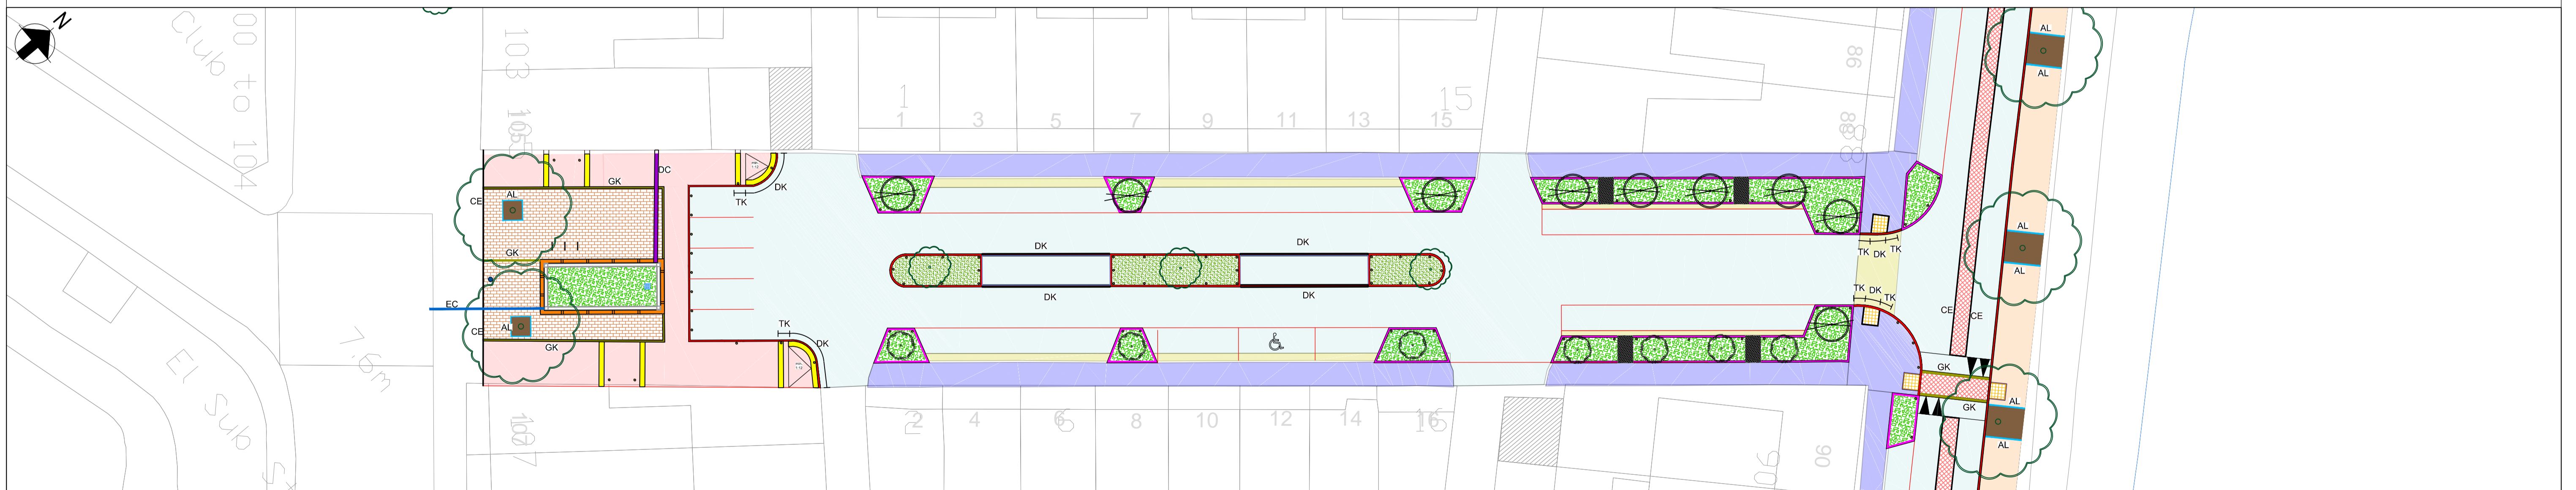

LLANBRADACH STREET PLAN

SCALE: 1:250

CLYDACH STREET PLAN

SCALE: 1:250

BARGOED STREET PLAN

SCALE: 1:250