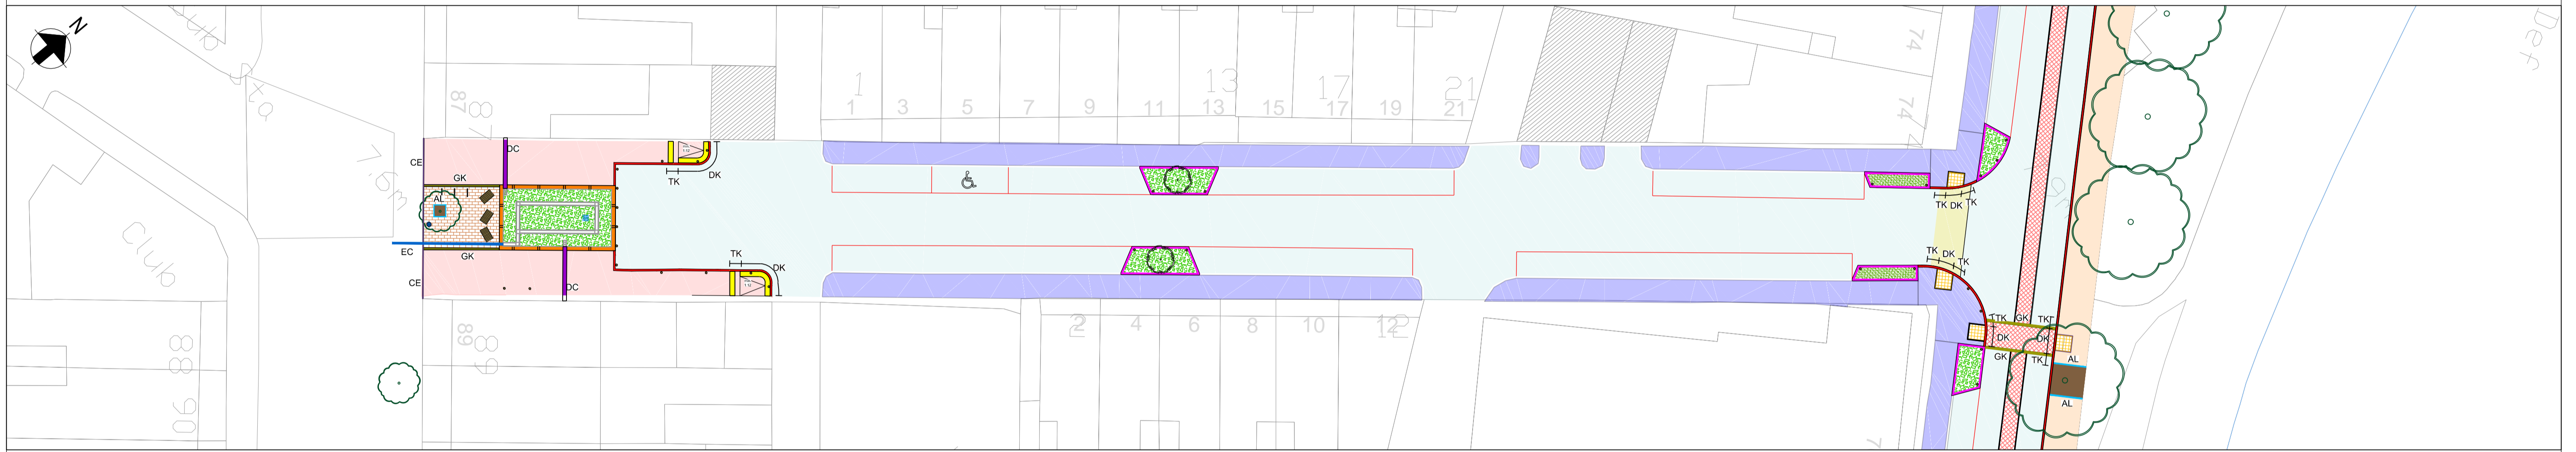

LLANBRADACH STREET PLAN

SCALE: 1:250

CLYDACH STREET PLAN

SCALE: 1:250

BARGOED STREET PLAN

SCALE: 1:250