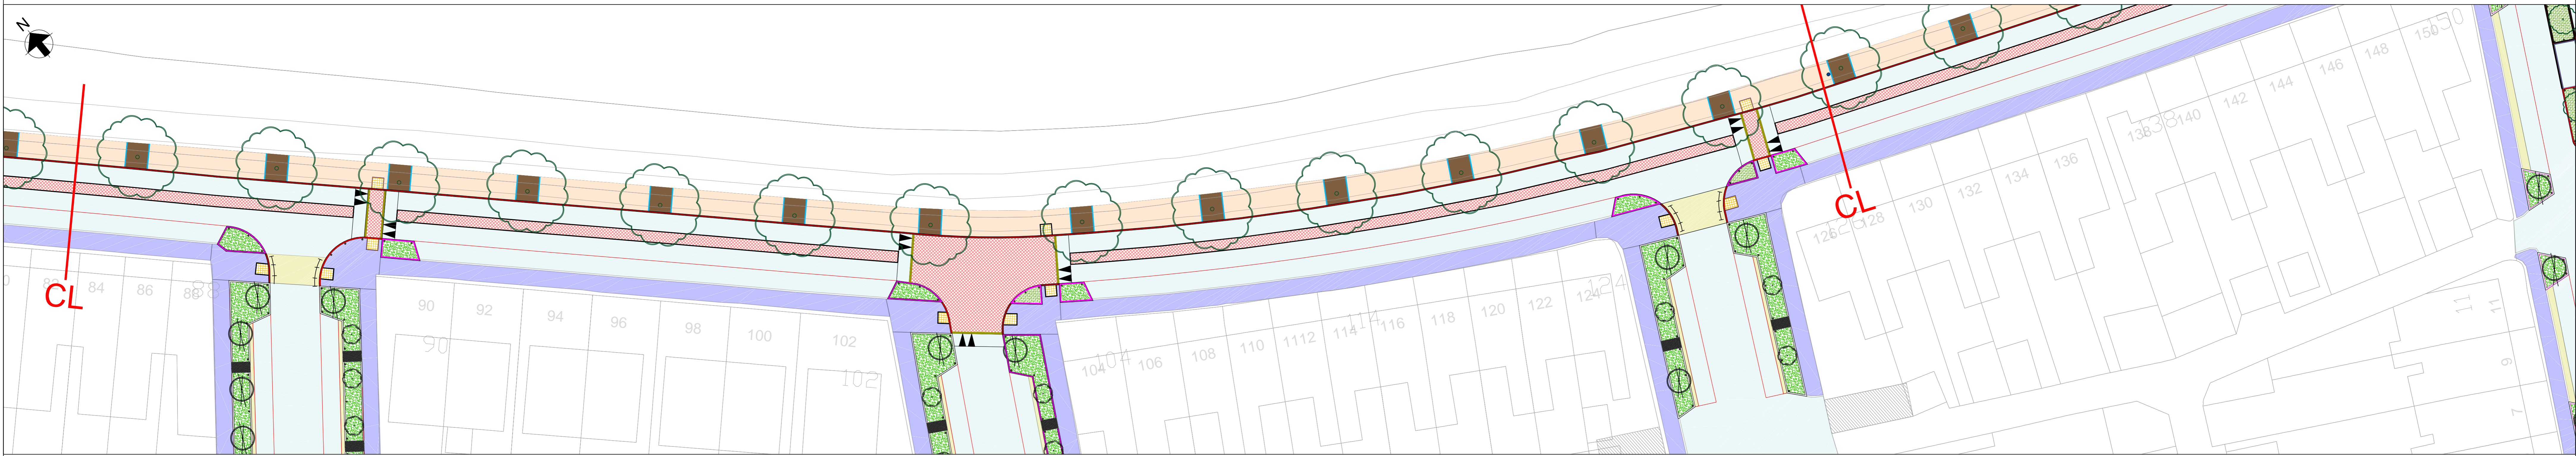

TAFF EMBANKMENT- COEDCAE STREET TO CLYDACH STREET PLAN
SCALE: 1:250

TAFF EMBANKMENT- BARGOED STREET TO YSTRAD STREET PLAN
SCALE: 1:250

TAFF EMBANKMENT- ABERYRON STREET TO TAFF TARRACE PLAN
SCALE: 1:250