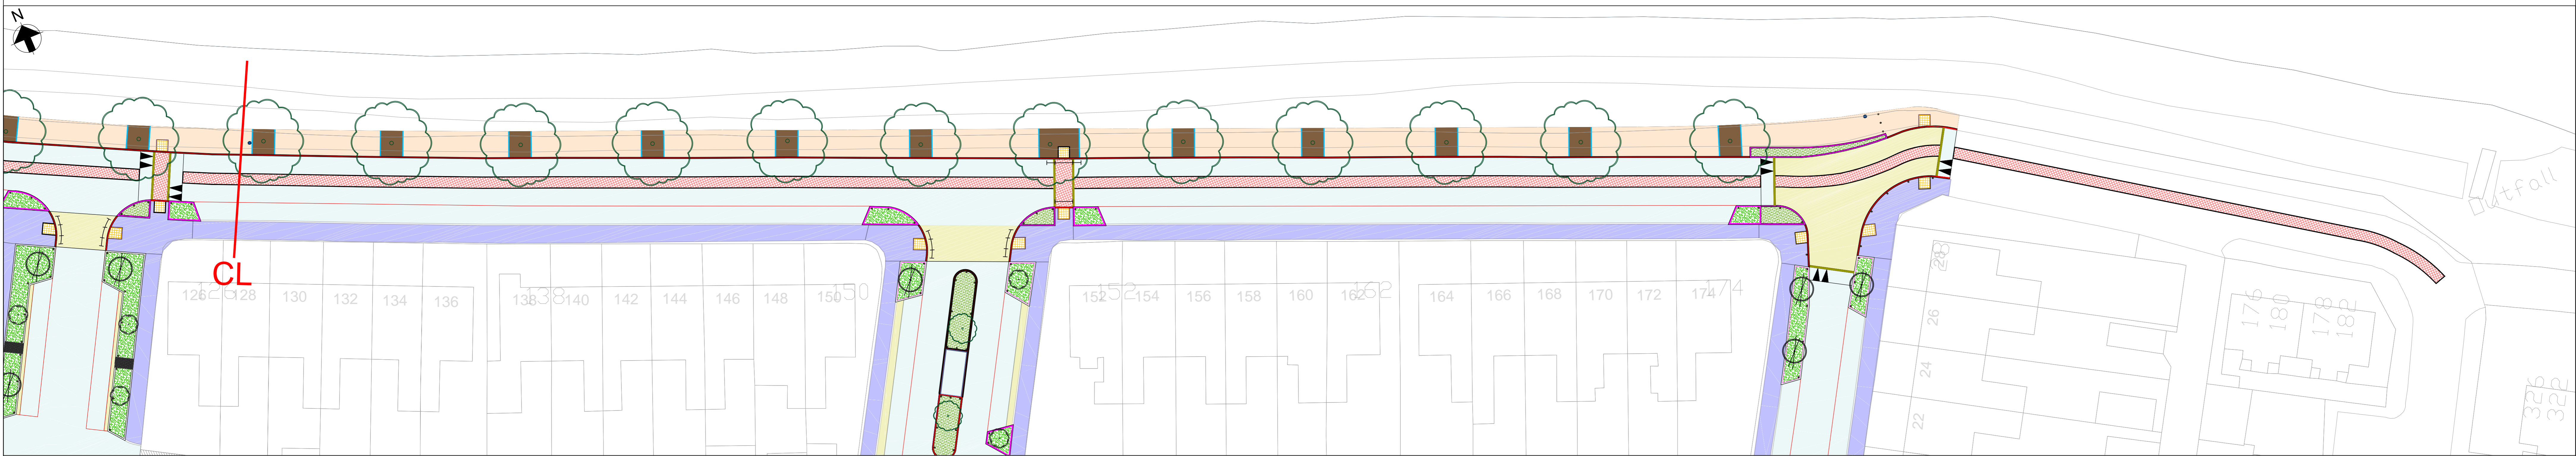

TAFF EMBANKMENT- COEDCAE STREET TO CLYDACH STREET PLAN
SCALE: 1:250

TAFF EMBANKMENT- BARGOED STREET TO YSTRAD STREET PLAN
SCALE: 1:250

TAFF EMBANKMENT- ABERYRON STREET TO TAFF TARRACE PLAN
SCALE: 1:250