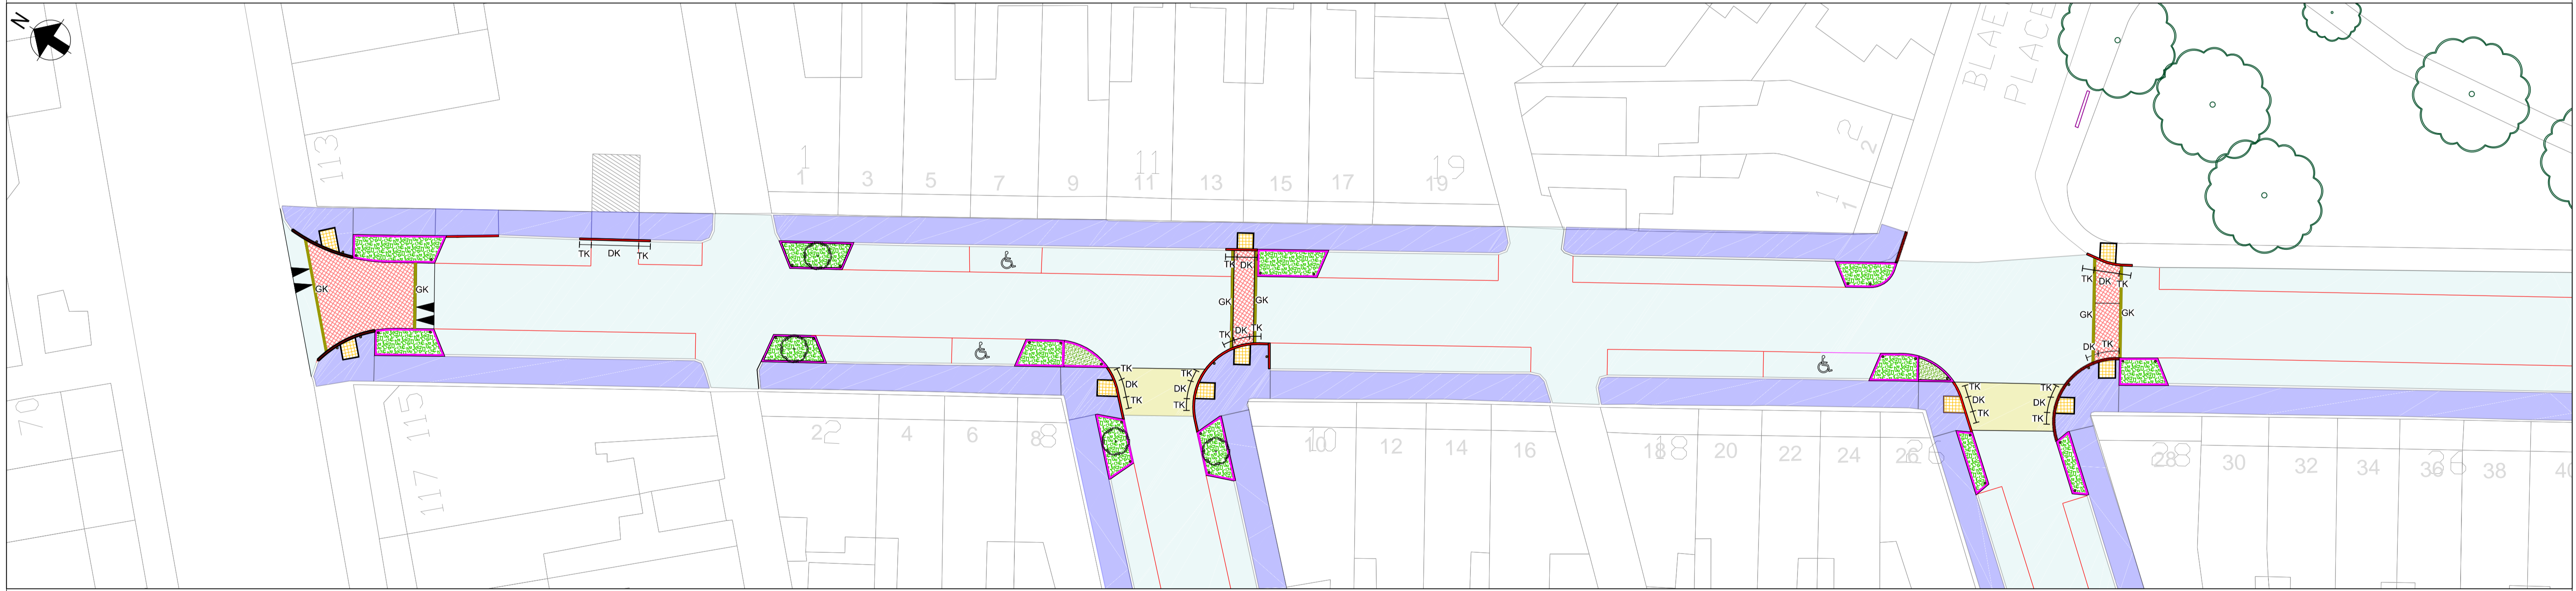

TAFF TERRACE PLAN

SCALE: 1:250

BLAENCYDACH STREET PLAN

SCALE: 1:250

PRODUCED BY AN AUTODESK EDUCATIONAL PRODUCT

PRODUCED BY AN AUTODESK EDUCATIONAL PRODUCT